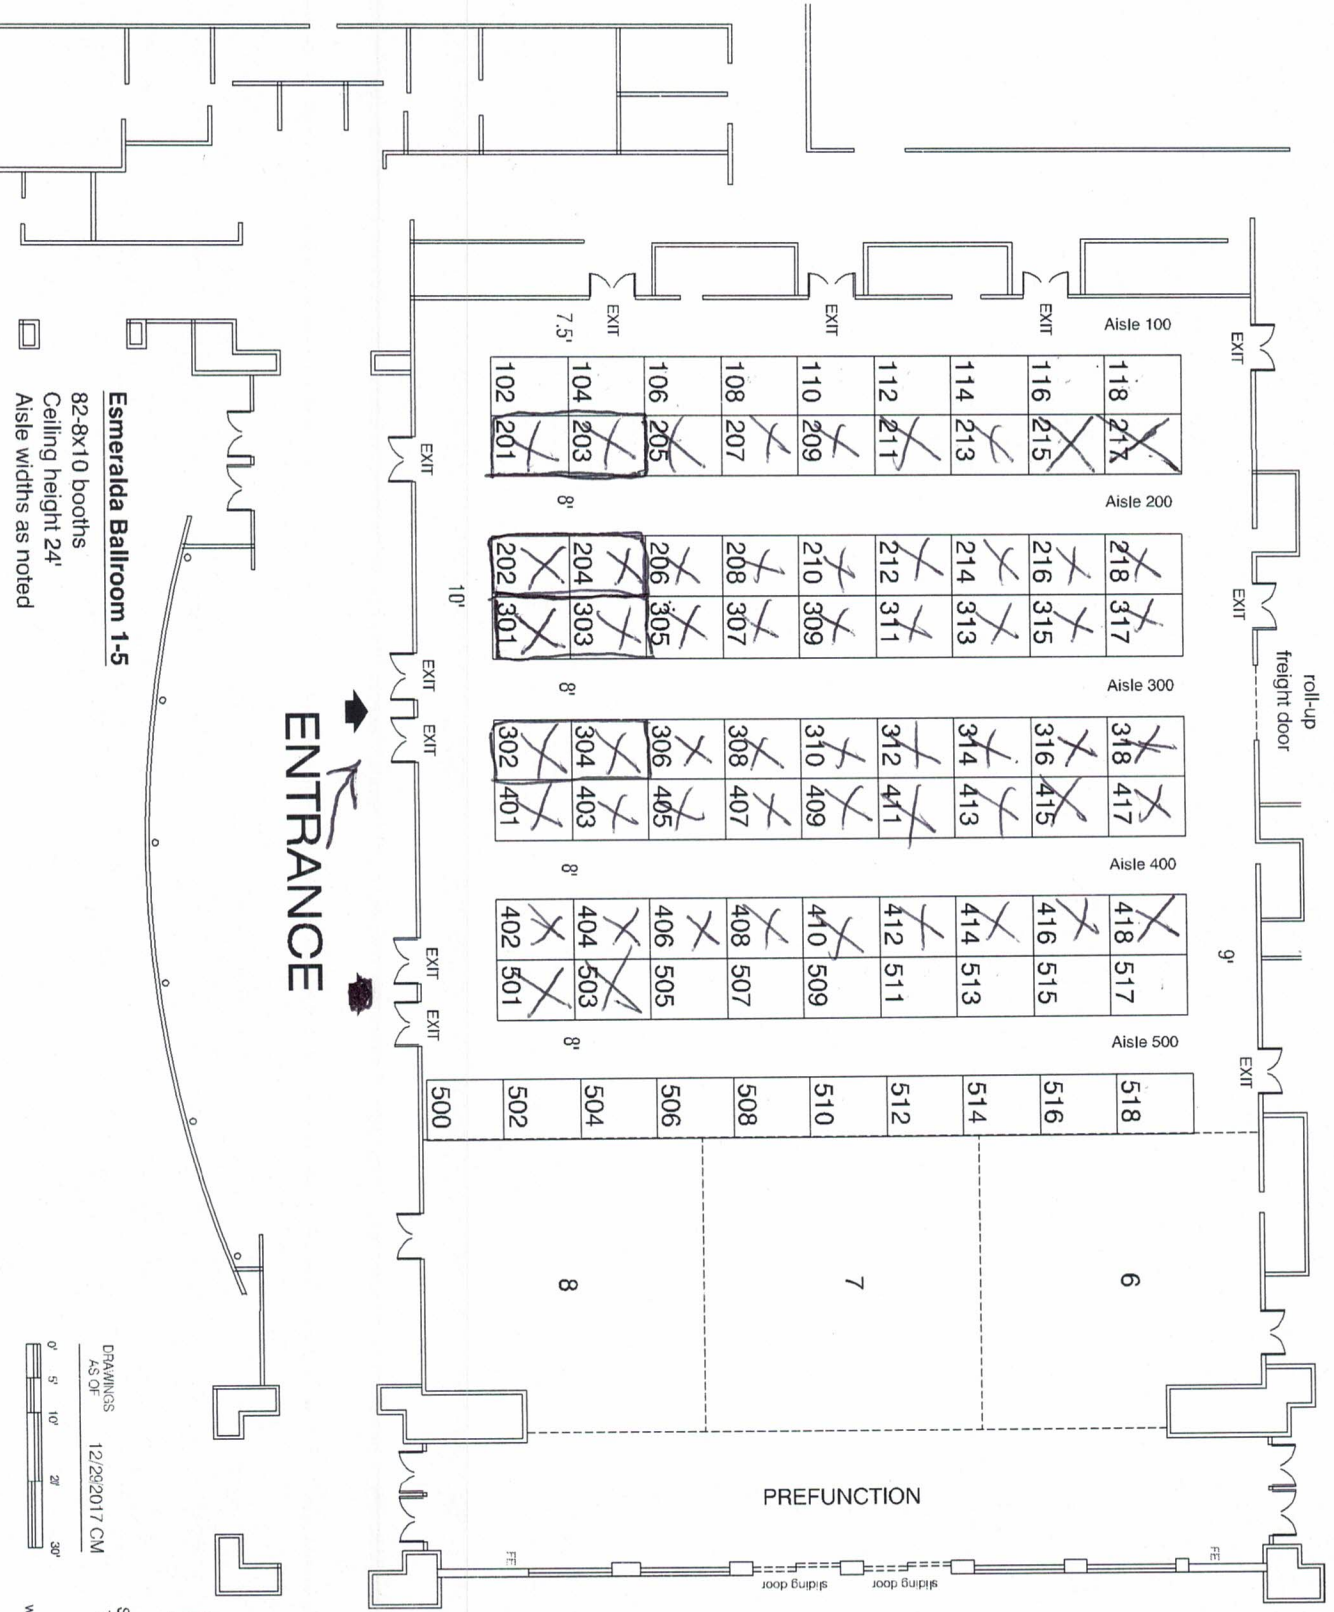

The Big Show & Convention  
 May, 2018  
 Renaissance Indian Wells Resort · Indian Wells, California

**Esmeralda Ballroom 1-5**  
 82-8x10 booths  
 Ceiling height 24'  
 Aisle widths as noted

**ENTRANCE**

DRAWINGS  
 AS OF 12/28/2017 CM  
 0' 5' 10' 20' 30'

Steele Tradeshow Services  
 77-775 Jackal Drive Ste. F  
 Palm Desert, CA 92211  
 760.360.7722  
 760.360.1717 (fax)  
 www.steeltradeshow.com