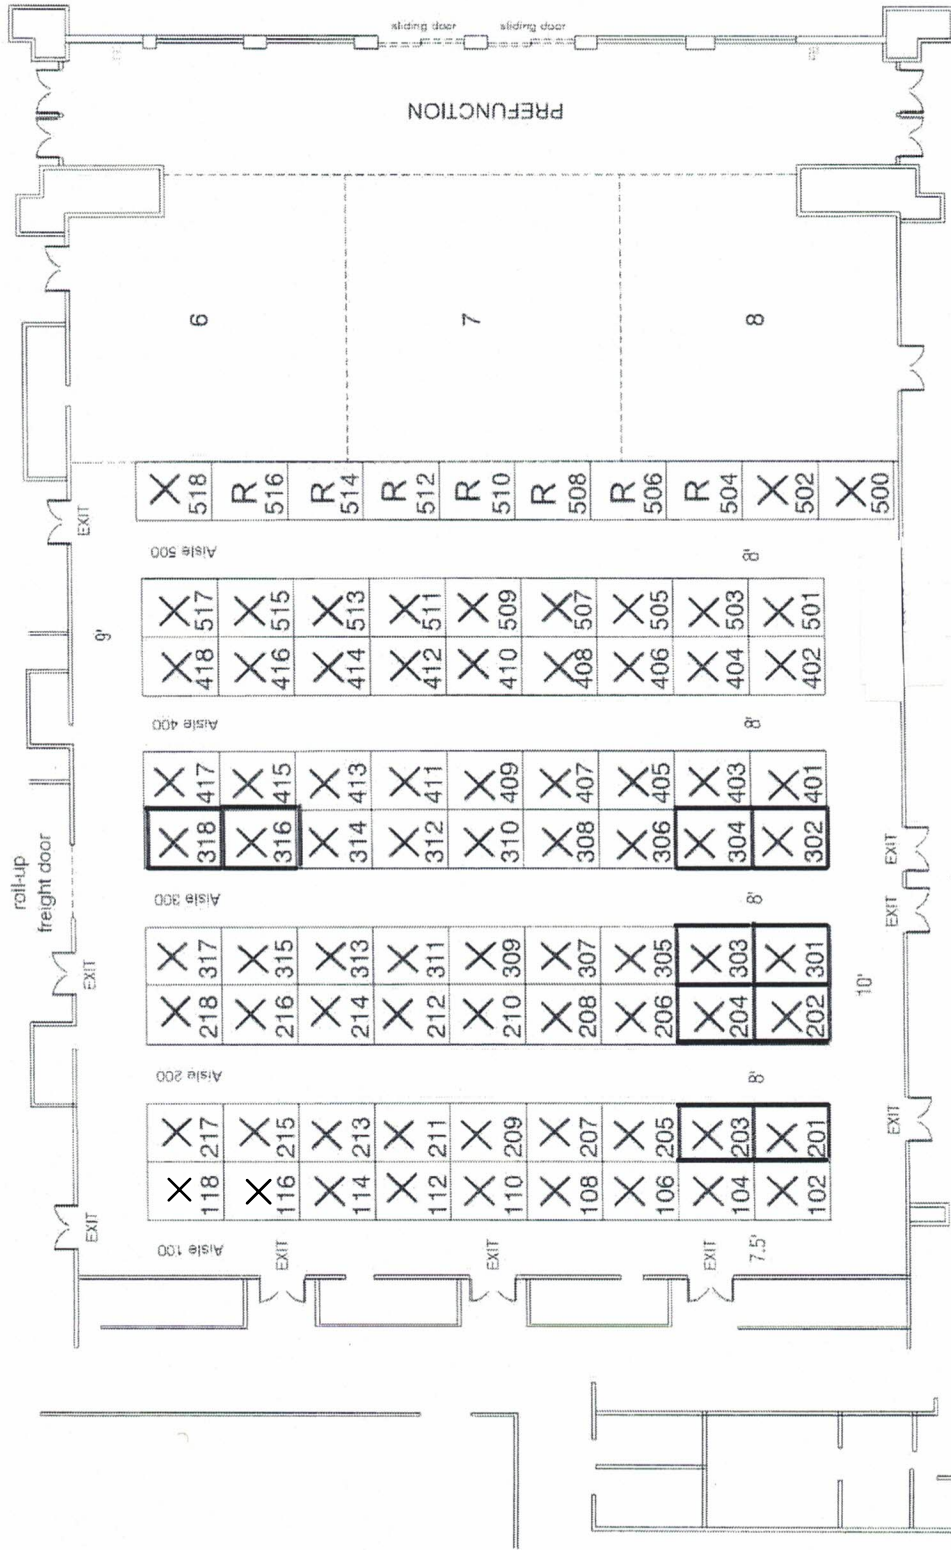

The Big Show & Convention
 May, 2018
 Renaissance Indian Wells Resort · Indian Wells, California

Steele Tradeshow Services
 77-775 Jackal Drive Ste. F
 Palm Desert, CA 92211
 760.360.7722
 760.360.1717 (fax)
 www.steeltradeshow.com

Drawn by: AS/CF
 Date: 12/28/2017 CM
 Scale: 0" = 5' 10" = 20' = 30'

Esmeralda Ballroom 1-5
 82-8x10 booths
 Ceiling height 24'
 Aisle widths as noted